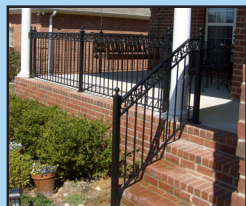

Reg. \$899

Half Price **\$908**

CITADEL II

Reg. \$1815

Standard Sizes Only: 32 x 80 or 36 x 80

WINDOW GUARD

AS
LOW
AS
\$99

SIZE
30x55

UP TO 80 LIMITED INCHES
DESIGN OPTIONAL.

HAND & PORCH RAILS

20% OFF

WE ARE YOUR
**DOOR
STORE!**

CLASSIC IRON WORKS

Installation Available • 3724 First Avenue N.

FREE

DEADBOLT LOCK
& SAFETY GLASS