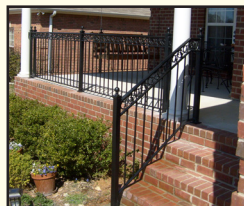

Reg. \$899

Half Price **\$908**

CITADEL II

Reg. \$1815

Standard Sizes Only: 32 x 80 or 36 x 80

WINDOW GUARD

AS LOW AS **\$99**

SIZE 30x55

UP TO 80 UNITED INCHES DESIGN OPTIONAL.

HAND & PORCH RAILS

20% OFF

WE ARE YOUR **DOOR STORE!**

CLASSIC IRON WORKS

Installation Available • 3724 First Avenue N.

FREE

DEADBOLT LOCK & SAFETY GLASS