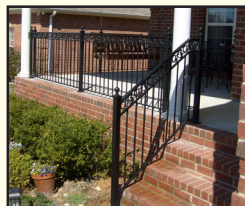

## WINDOW GUARD

AS  
LOW  
AS  
**\$99**

SIZE  
30x50

UP TO 60 LIMITED INCHES  
DESIGN OPTIONAL.

## HAND & PORCH RAILS

**20% OFF**

BUY ONE DOOR  
AT REG. PRICE

**1/2 PRICE**  
SECOND DOOR  
or 20% off One Door!

**CLASSIC  
IRON WORKS**

(205)322-6868  
(800)226-5194

3724 First Avenue N.  
[ClassicIronWorks.com](http://ClassicIronWorks.com)