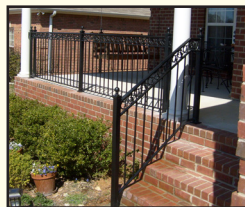

## WINDOW GUARD

AS  
LOW  
AS  
**\$129**

SIZE  
30x50

UP TO 60 LIMITED INCHES  
DESIGN OPTIONAL.

## HAND & PORCH RAILS

**20% OFF**

BUY ONE DOOR  
AT REG. PRICE

**1/2 PRICE**  
SECOND DOOR  
or 20% off One Door!

**CLASSIC  
IRON WORKS**

(205)322-6868  
(800)226-5194

3724 First Avenue N.  
[ClassicIronWorks.com](http://ClassicIronWorks.com)